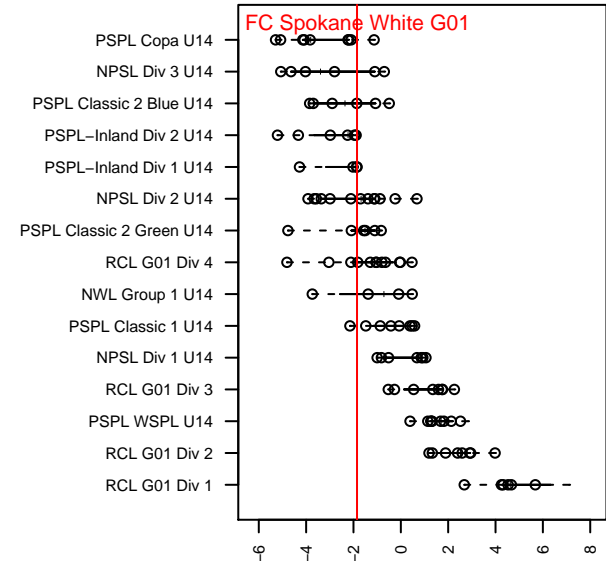

FC Spokane White G01

FC Spokane
 Spokane, WA
 G01 total strength=937
 attack=2.34 defense=1.11
 fall league = PSPL-Inland Div 1 U14
 spr league = Spr PSPL-Inland U15
 notes= OConnor 2015

alt names used:
 FC Spokane Swoboda G01
 FC Spokane G01 – Swoboda
 FC Spokane G01 – Swoboda
 FC Spokane Black
 FC Spokane G01 – Swoboda
 FC Spokane Black
 FC Spokane G01 – Swoboda
 FC Spokane Black
 FC Spokane G01 – Swoboda
 FC Spokane Black
 FC Spokane White
 FC Spokane G01 – Swoboda
 FC Spokane Black
 FC Spokane White

Venues played:
 2015 River City Cup U-14 Gold U14
 2015 Les Schwab NW Cup U14
 2015 Pend Orielle Cup U14/15 Gold
 2015 PSPL-Inland Div 1 U14
 2015 Spr PSPL-Inland U15

FC Spokane White G01
 Dots are actual minus expected GF (blue circles) and GA (red triangles).
 Blue line is smoothed change in attack strength. Red is smoothed change in defense strength.

**attack and defense variance (black dot)
relative to other teams
and top 10 in region**

**attack and defense rating
relative to others at age
and all opponents in last 13 months**

Performance relative to 13 month average